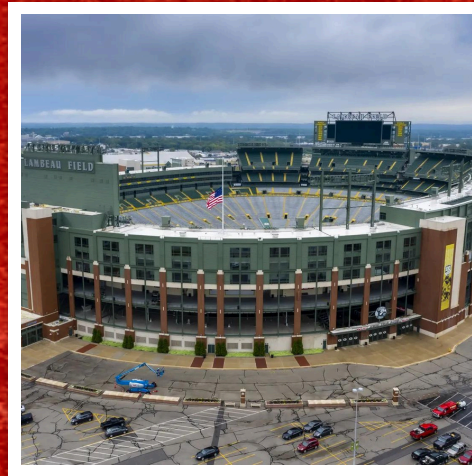

Saturday

Bracket Play Double Elimination

Sunday

Continued Bracket Play Double Elimination

LOCATIONS

Pioneer Park

2582 Pioneer Dr, Ashwaubenon, WI 54313

Ashwaubenon Sports Complex

3385 Finger Rd, Green Bay, WI 54311

Ashwaubenon River Park

2881 S. Broadway Dr, Ashwaubenon, WI 54115

Visit Green Bay

Bay Beach

Bay Beach is a municipal amusement park in Green Bay, Wisconsin. Situated near the mouth of the Fox River, on the east bank as it flows into Green Bay, the park contains rides, concessions, a roller coaster, and a food pavilion.

Lambeau Field

Hourly tours of this beautiful open air football stadium take you through the history and development of this 75,000 fan facility in the heart of Green Bay. Actually get on the field behind the goal posts for photo taking

Visit Lambeau

The Green Bay Packers welcome you to Uncle Charlie's Northern Championship. To add to the experience, you and the team are invited to visit historic Lambeau Field during your stay.

CLASSIC TOUR: This is a one hour experience within the walls of Lambeau Field. Students will enjoy an educational presentation on Packers history and the stadium inside a premium suite. The group will also have an opportunity to head out through the tunnel to Lambeau Field, just as the players do on gameday!